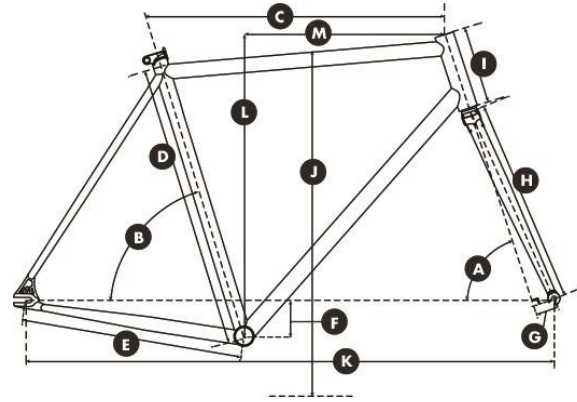

FRAME - \$550	
Frame Spec	612 Select CroMoly steel. Double-butted down, top, & seat tubes. Externally tapered, ovalized, & dimpled chainstays, tapered seatstays
Fork	4130 CroMoly tapered fork blades, lugged crown and matching dropout. Straight steerer tube
Rear Spacing	120mm
Brake Compatibility	Road caliper mid reach 47–57mm
Seatpost Diameter	27.2mm
Steerer Tube / Headset	1-1/8" threadless, EC34 upper & lower, crown race 30.0mm
Bottom Bracket	68mm English
Chainring	60t max
Tire Clearance	700c x 32mm
Extras	Fender mounts, E.D. coated for durability & rust prevention

BIG BLOCK GEOMETRY

	Size	46cm	49cm	52cm	55cm	58cm	61cm
A	Headtube Angle	75.5°	74°	73.5°	73°	72.5°	72.5°
B	Seat Tube Angle	75°	75°	74.5°	74.5°	74.5°	74.5°
C	Toptube Length	520	535	550	565	585	585
D	Seat Tube Length	460	490	520	550	580	580
E	Chainstay Length	396	396	396	396	396	396
F	Bottom Bracket Drop	58	58	58	58	58	58
G	Fork Offset	32	32	32	32	32	32
H	Total Fork Length	375	375	375	375	375	375
I	Headtube Length	95	110	130	150	175	175
J	Standover	750	772	796	821	847	847
K	Wheelbase	945.5	956.8	963.2	973.9	993.9	993.9
L	Stack	508.8	524.6	545.3	566	590.2	590.2
M	Reach	383.7	394.4	394.4	398.8	421.3	421.3
	Handlebar Width	400	400	420	420	440	440
	Stem Length	80	90	100	100	110	110
	Crank Arm Length	165	165	165	165	165	165