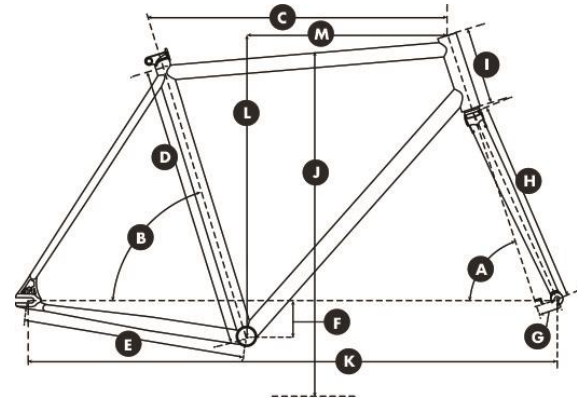

FRAME –	
<b>Frame Spec</b>	612 Select CroMoly steel. Double-buttet down, top, & seat tubes. Externally tapered, ovalized, & dimpled chainstays, tapered seatstays, replaceable derailleur hanger
<b>Fork</b>	4130 CroMoly tapered fork blades, lugged crown & matching dropout, straight steerer tube, IS disc brake tabs
<b>Rear Spacing</b>	135mm
<b>Brake Compatibility</b>	Disc only, 140mm rear & 160mm front minimum rotor size
<b>Seatpost Diameter</b>	27.2mm
<b>Steerer Tube / Headset</b>	1-1/8" threadless, EC34 upper & lower, crown race 30.0mm
<b>Bottom Bracket</b>	68mm English
<b>Tire Clearance</b>	43cm/46cm: 650b x 45mm 49cm–61cm: 700c x 42mm
<b>Extras</b>	Rack & fender mounts, E.D. coated for durability & rust prevention

# SPACE HORSE GEOMETRY

	Size	43cm	46cm	49cm	52cm	55cm	58cm	61cm
A	Headtube Angle	70°	71°	72°	72°	72.5°	72.5°	72°
B	Seat Tube Angle	75.5°	74°	73.5°	73°	72.5°	72.5°	72°
C	Toptube Length	495	515	530	545	560	580	610
D	Seat Tube Length	420	450	480	510	540	570	600
E	Chainstay Length	420	420	435	440	440	445	445
F	Bottom Bracket Drop	58	58	75	75	75	75	75
G	Fork Offset	49	49	52	52	47	47	47
H	Total Fork Length	376	376	395	395	395	395	395
I	Headtube Length	95	105	110	125	150	175	200
J	Standover	709	732	757	780	809	835	861
K	Wheelbase	985.7	998.2	1018.8	1032.8	1029.2	1049.2	1073.7
L	Stack	493	504	545	559	589	612	636
M	Reach	359	372	374	378	379	387	403
	Handlebar Width	380	380	400	420	420	440	440
	Stem Length	70	80	90	100	100	110	120
	Crank Arm Length	165	165	170	172.5	172.5	175	175